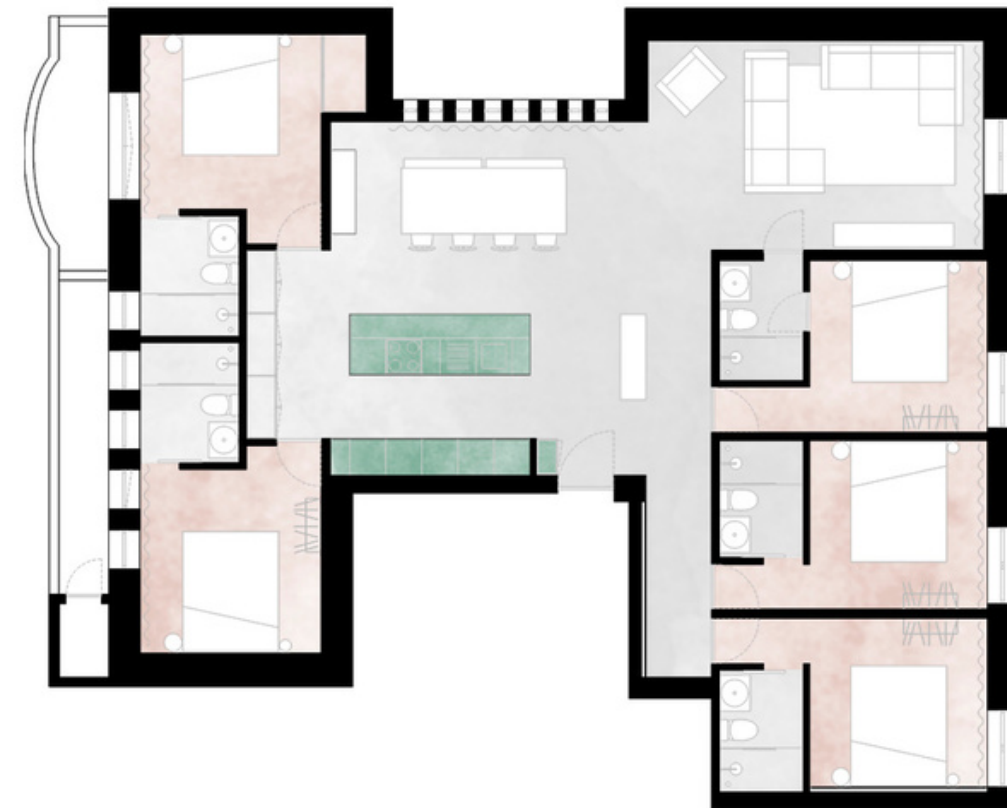

Apartments

Our apartments are also prepared to receive your events. Perfect for a show cooking or an informal meeting. Talk with us for more information.