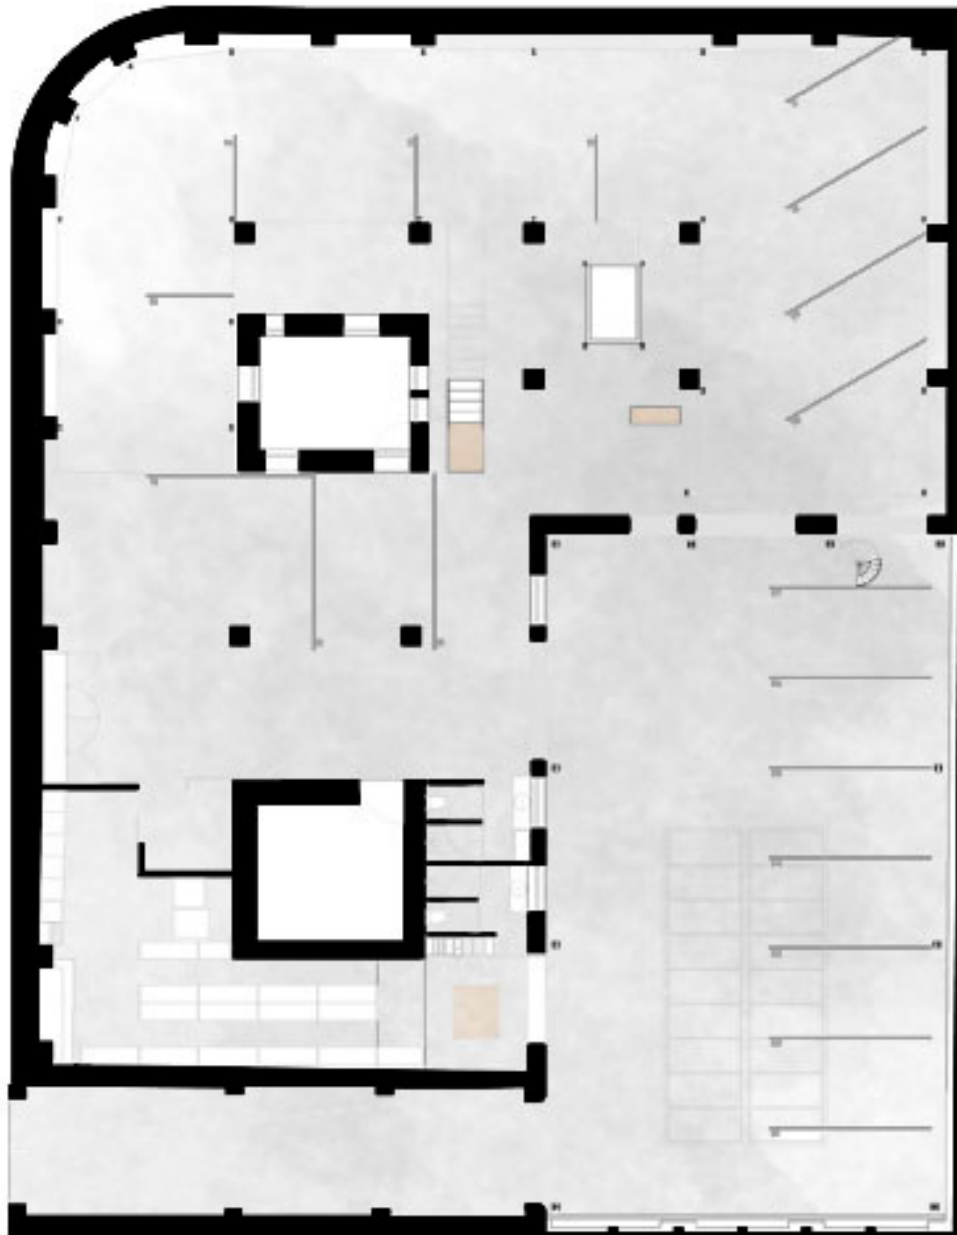

Downstairs

Vertical Coworking -1 floor:

- Working area with 30 seats
- One meeting room
- Event area with 215 sqm