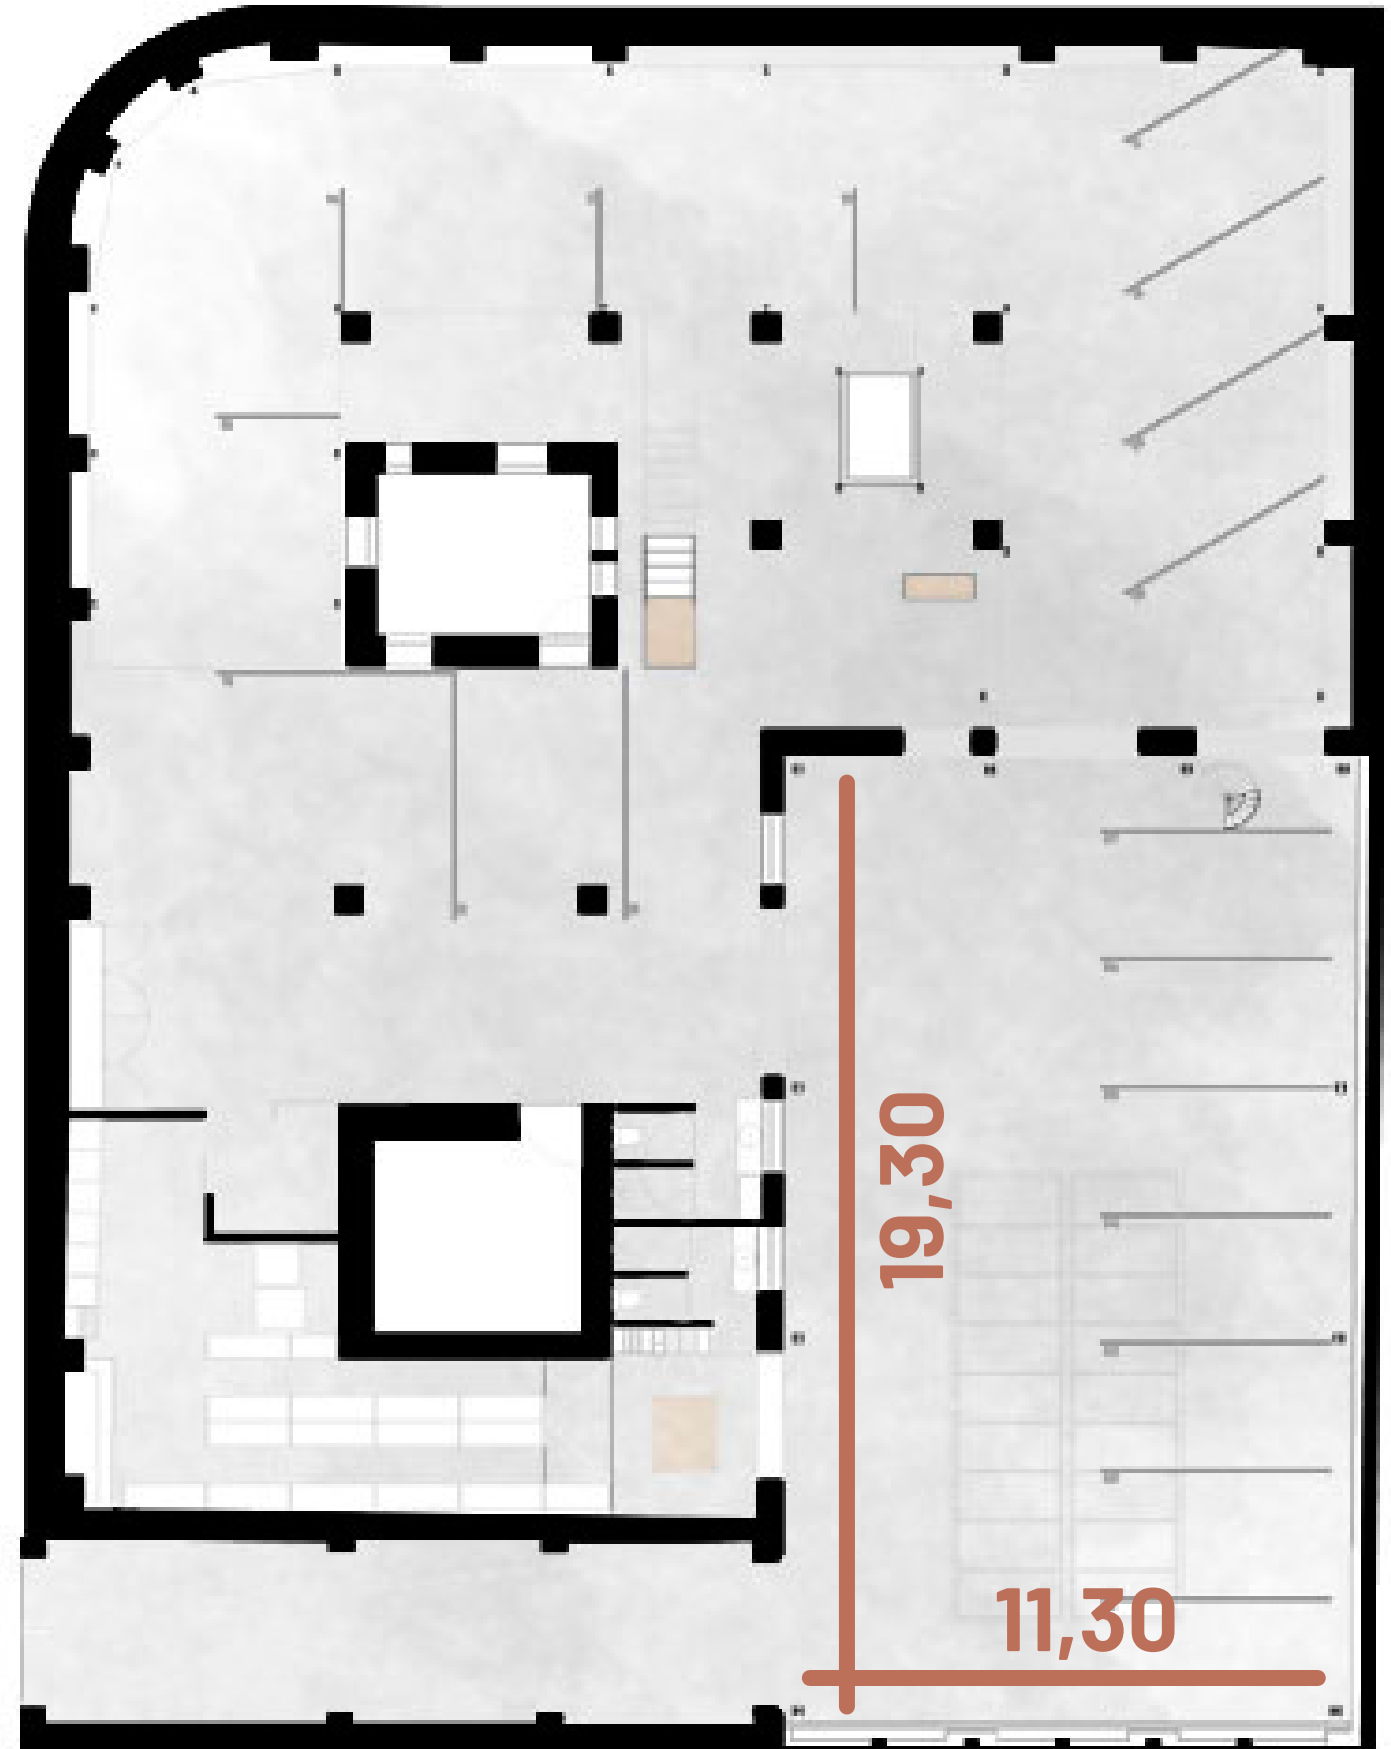

### Vertical Coworking -1 floor:

- Working area with 30 seats
- One meeting room
- Event area with 215 sqm

	Height	Width	Length	Área (sq m)	
Rise up	2,19	3,60	4,95	17,80	8
Show up (Event Area)	3,11	11,30	19,30	215	

Layout

Event Area

170

63

51

180

200